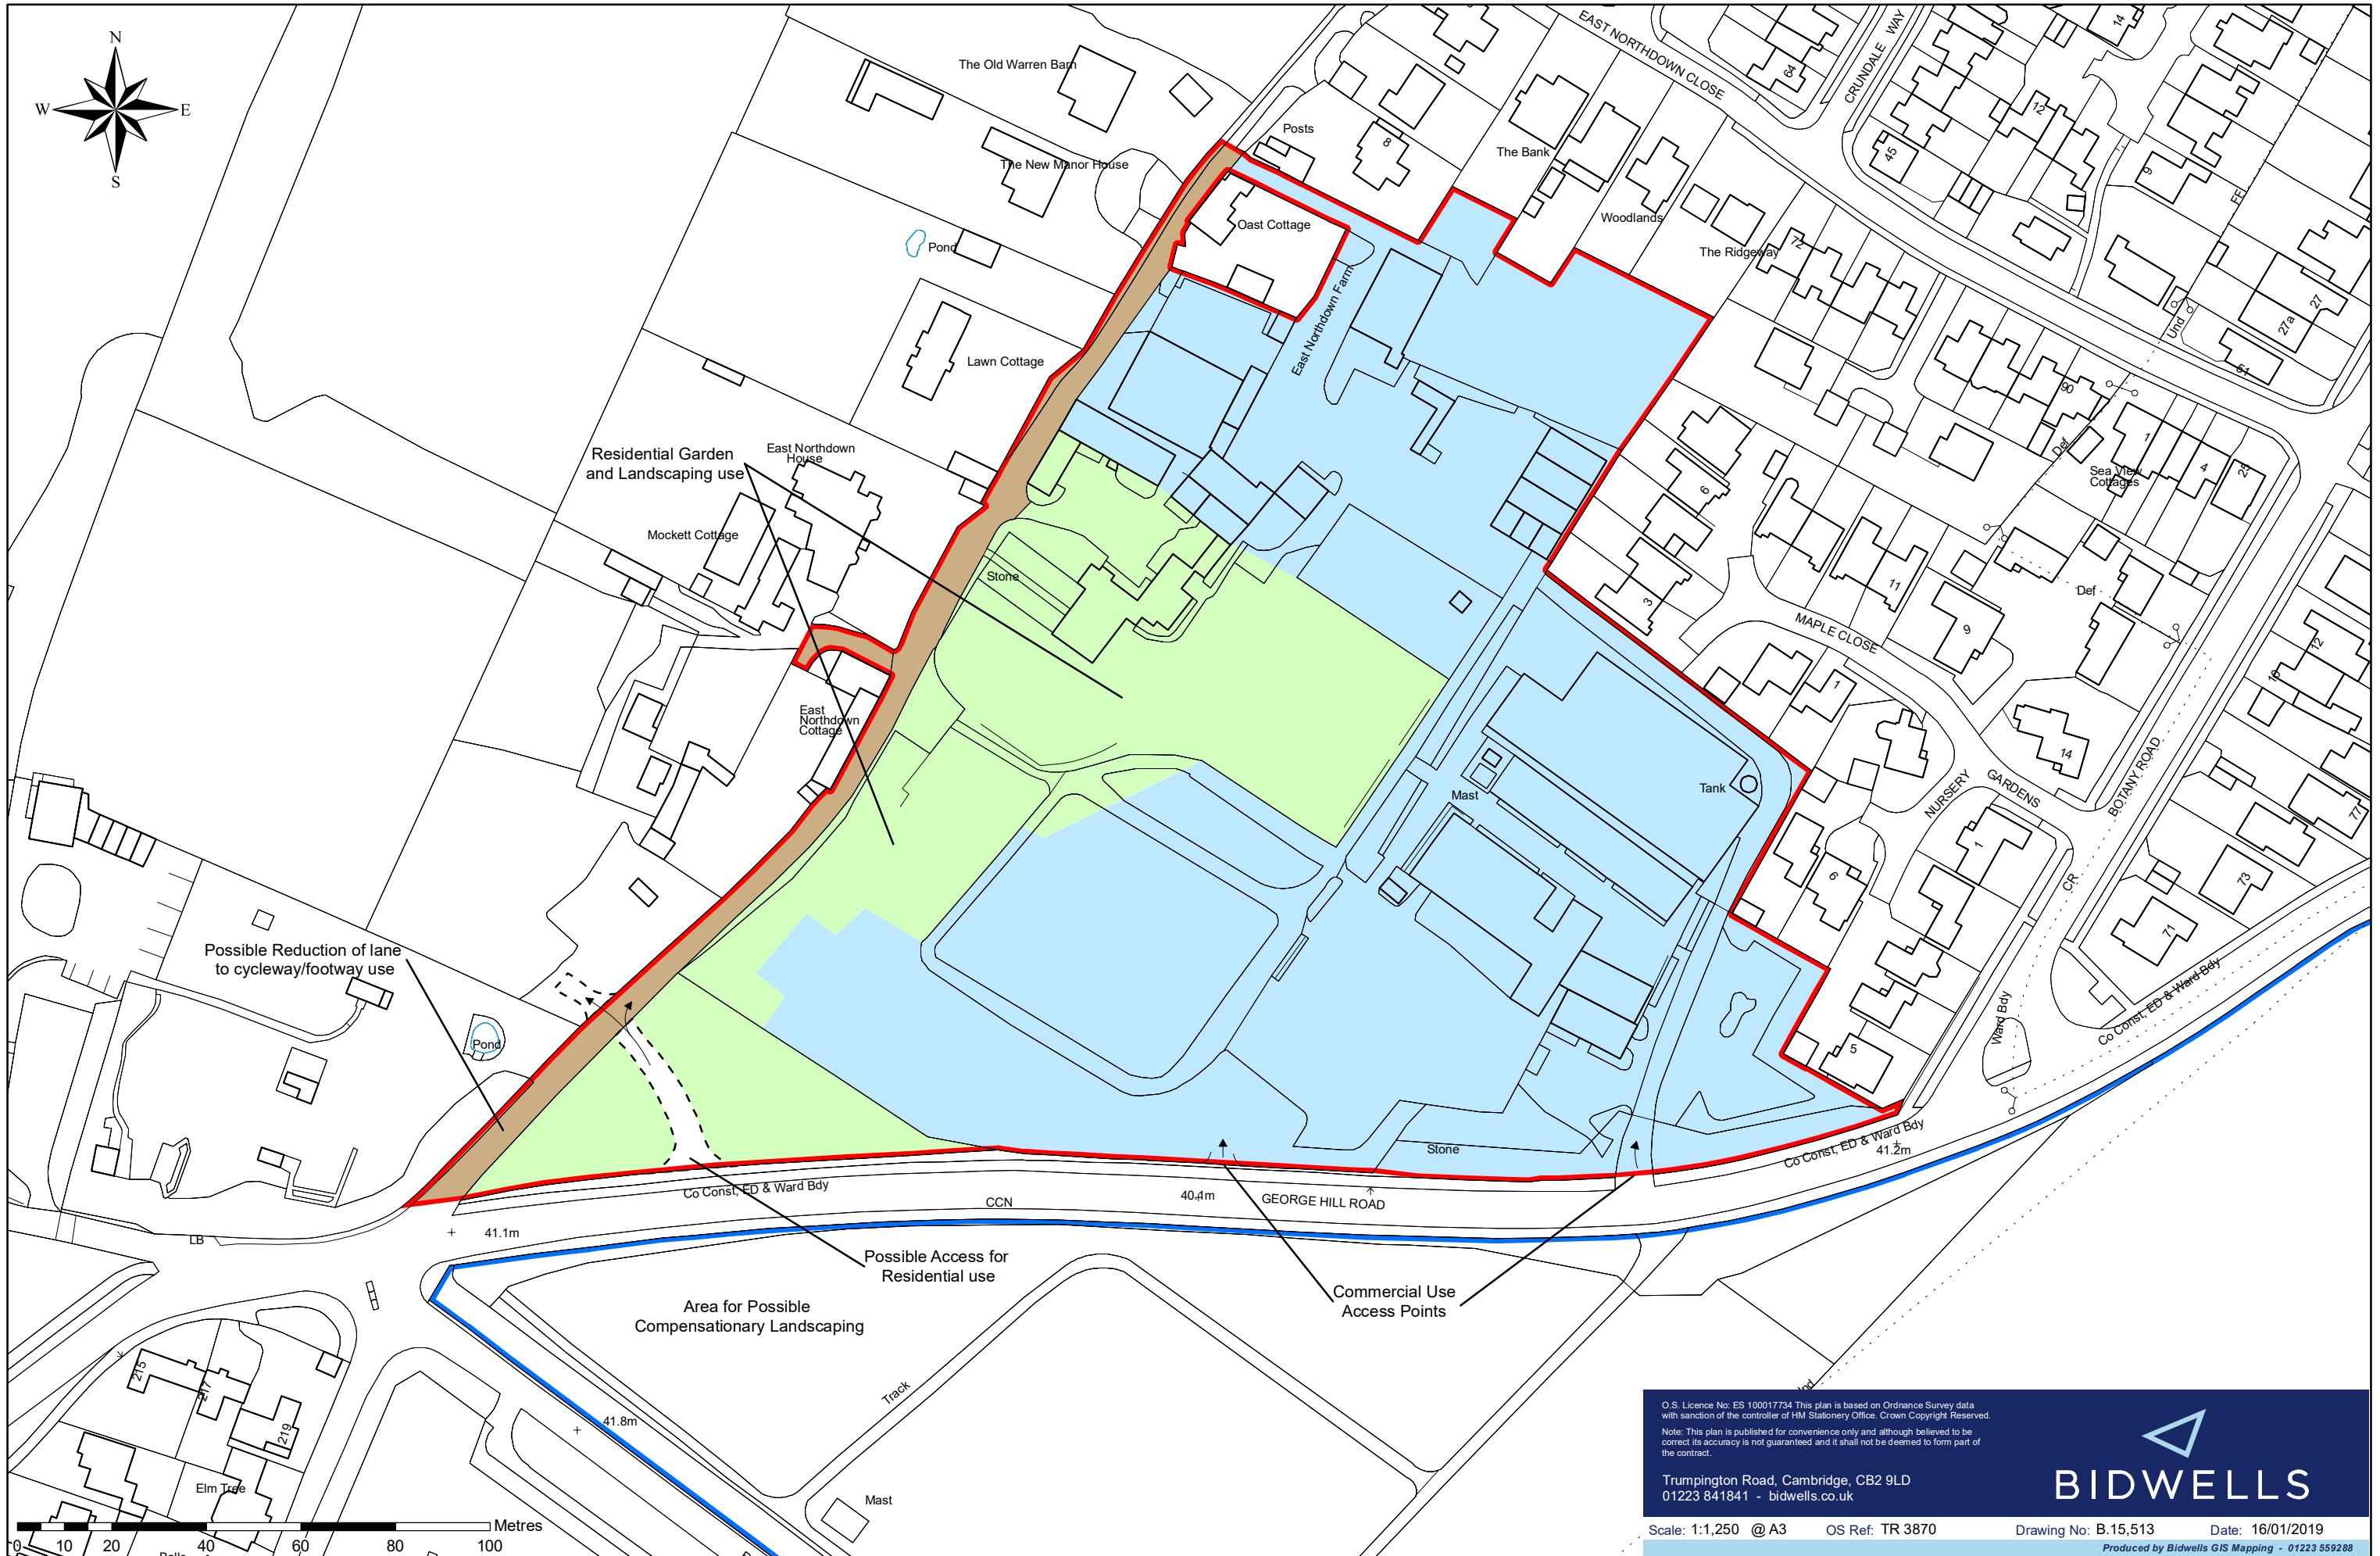

East Northdown Farm

O.S. Licence No: ES 100017734 This plan is based on Ordnance Survey data with sanction of the controller of HM Stationery Office. Crown Copyright Reserved.
 Note: This plan is published for convenience only and although believed to be correct its accuracy is not guaranteed and it shall not be deemed to form part of the contract.